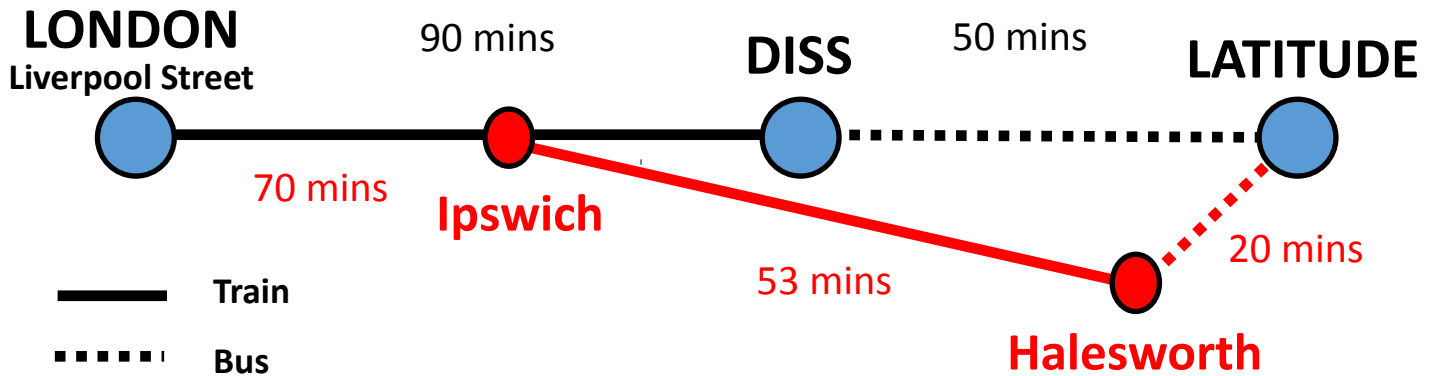

LATITUDE

18TH - 21ST JULY 2019

Departing London before 1745 go to Diss
Departing London after 1745 go to Halesworth (change at Ipswich)

BUSES FROM DISS

Thu & Fri
0930 - 1915
up to every 30 mins*

Sat & Sun
1015 - 1915
(every hour)

LATITUDE

Sat & Sun
0910 - 2110
(every hour)

Mon
0700 - 1500
up to every 30 mins*

BUSES TO DISS

* Buses will depart up to every 30 minutes at peak times, less often at quieter times.

For more train information visit www.greateranglia.co.uk